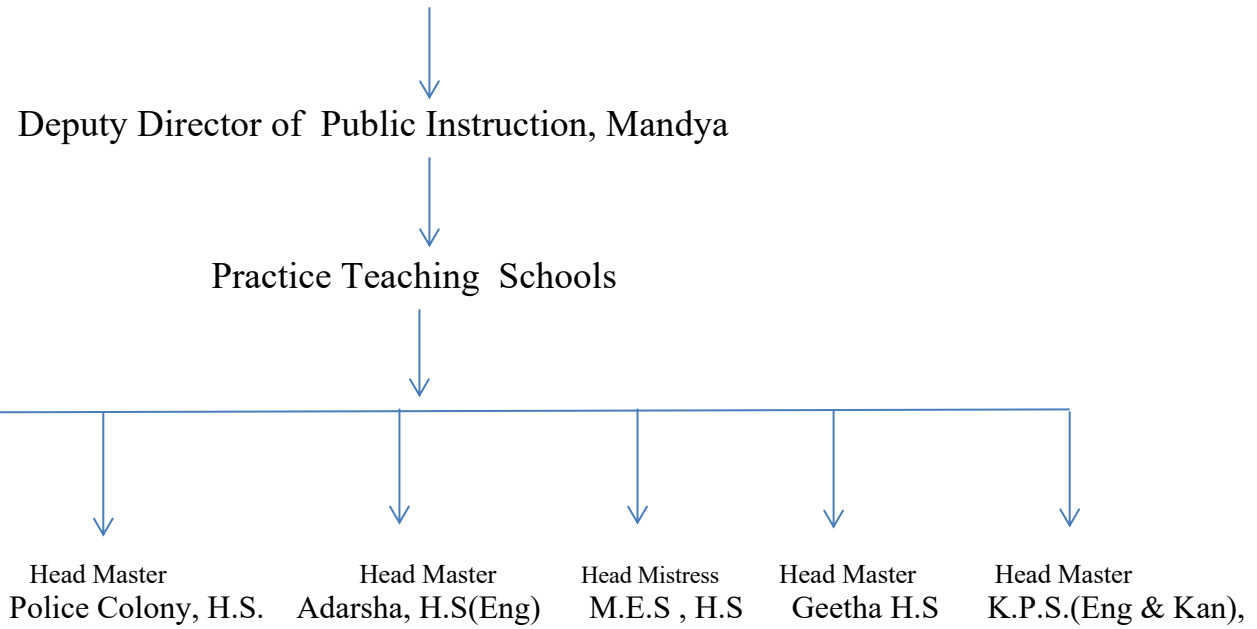

People's Education Trust(Reg)  
**SHANKARAGOWDA COLLEGE OF EDUCATION**  
Accredited by NAAC/Recognised by NCTE/Permanently Affiliated to the University of Mysore

**Organogram of Practice Teaching Activity**

**Shankaragowda College of Education**

Principal,  
Shankaragowda College of Education