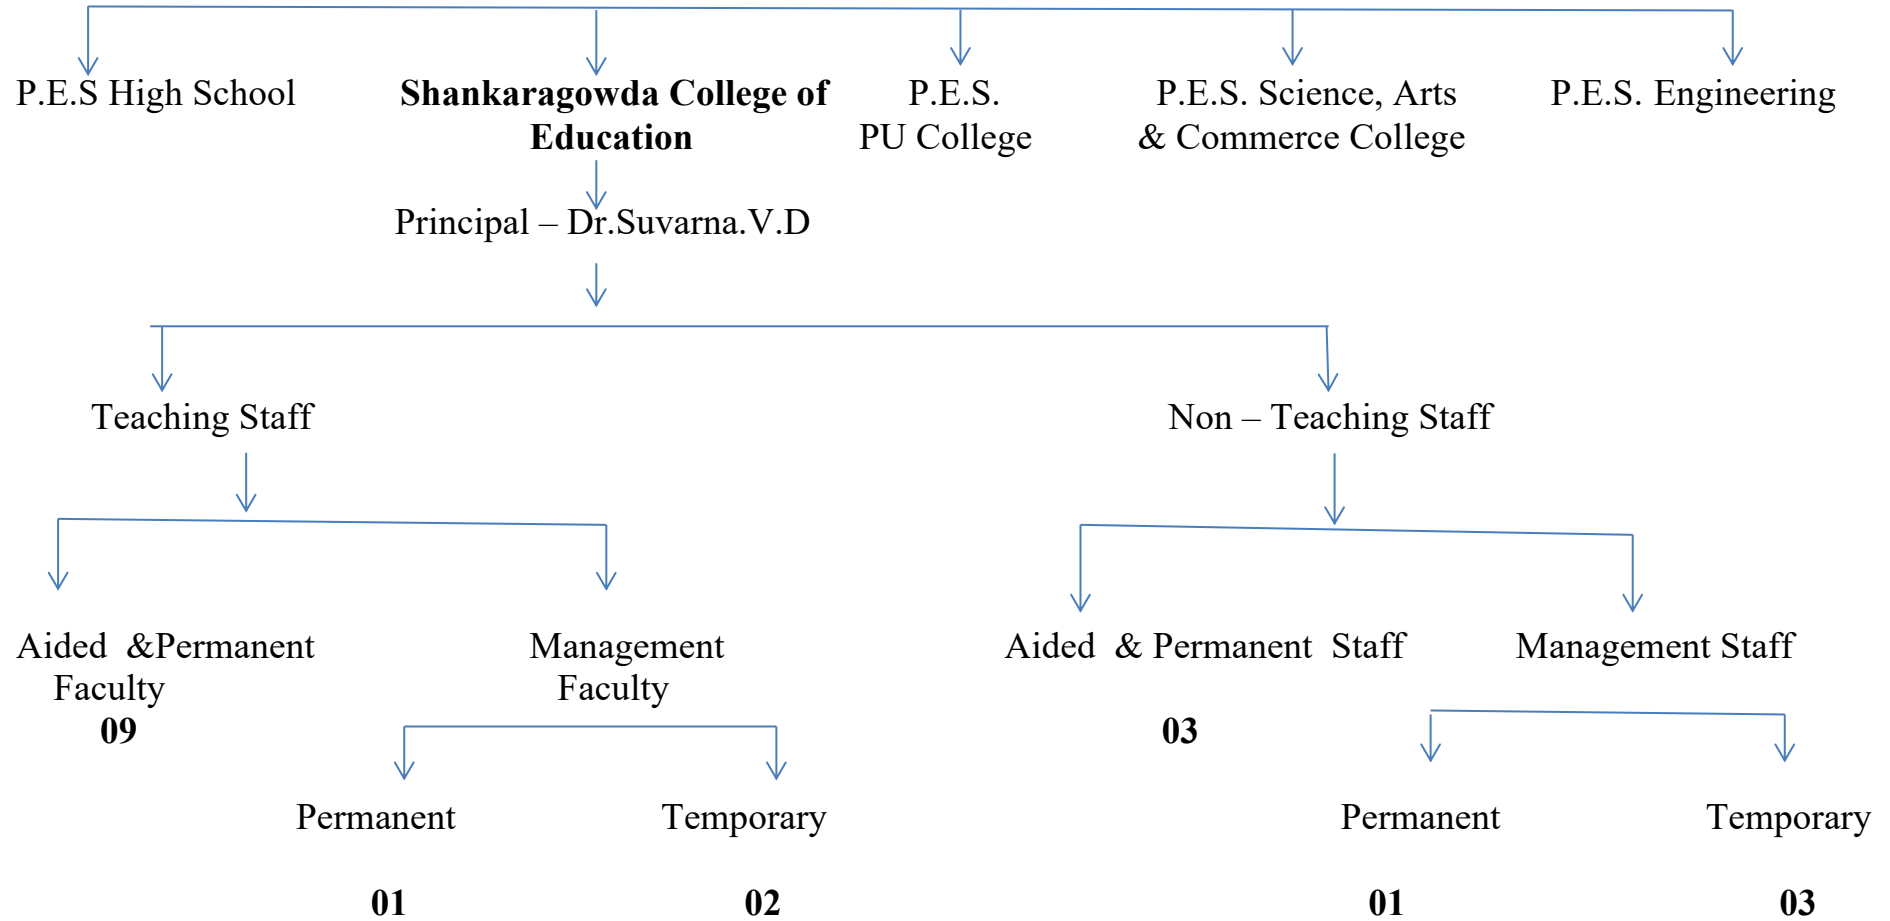

People's Education Trust(Reg)
SHANKARAGOWDA COLLEGE OF EDUCATION
Accredited by NAAC/Recognised by NCTE/Permanently Affiliated to the University of Mysore

Organogram of Shankaragowda College of Education
People's Education Trust(Reg)

Principal,
Shankaragowda College of Education